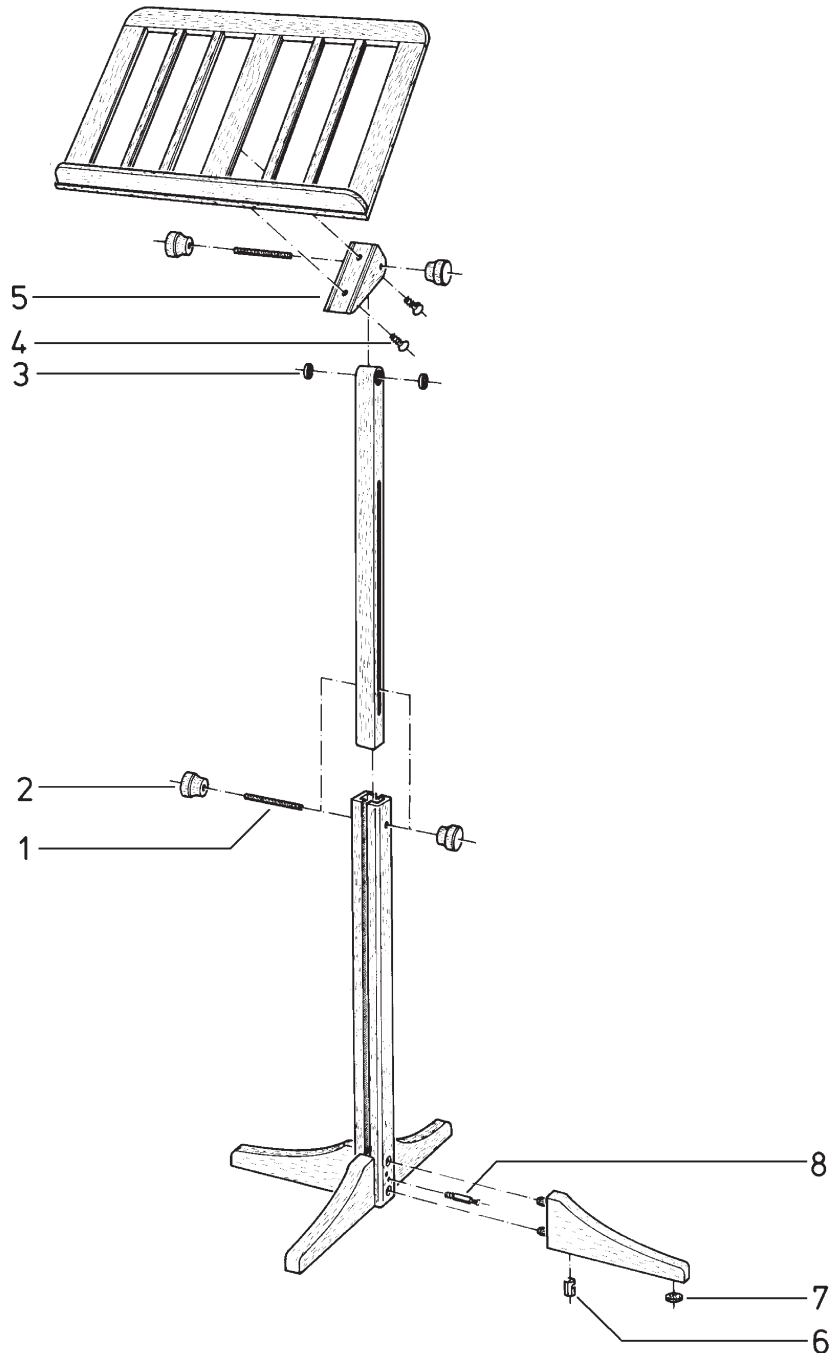

116/1 Wooden Music Stand

11611.000.00 walnut

11616.000.00 beech

11617.000.00 cherrywood

pos.	description	art.-no. walnut	art.-no. beech	art.-no. cherrywood	qty
1	open end screw M5 x 70 mm	03.04.180.00	03.04.180.00	03.04.180.00	2
2	wooden knob M5	03.55.823.00	03.55.803.00	03.55.813.00	4
3	rubber washer \varnothing 22 x inner- \varnothing 6 x 3 mm	03.21.130.55	03.21.130.55	03.21.130.55	2
4	countersink screws \varnothing 6,3 x 3 mm	03.06.380.00	03.06.380.00	03.06.380.00	2
5	connection joint	03.55.824.00	03.55.804.00	03.55.814.00	1
6	locking screw \varnothing 13,6 x 19 mm	03.19.092.00	03.19.092.00	03.19.092.00	4
7	felt pad \varnothing 22 x 3,5 mm	03.21.750.57	03.21.750.57	03.21.750.57	4
8	threaded locking bolts \varnothing 7 x 45,5 mm	03.19.094.00	03.19.094.00	03.19.094.00	4