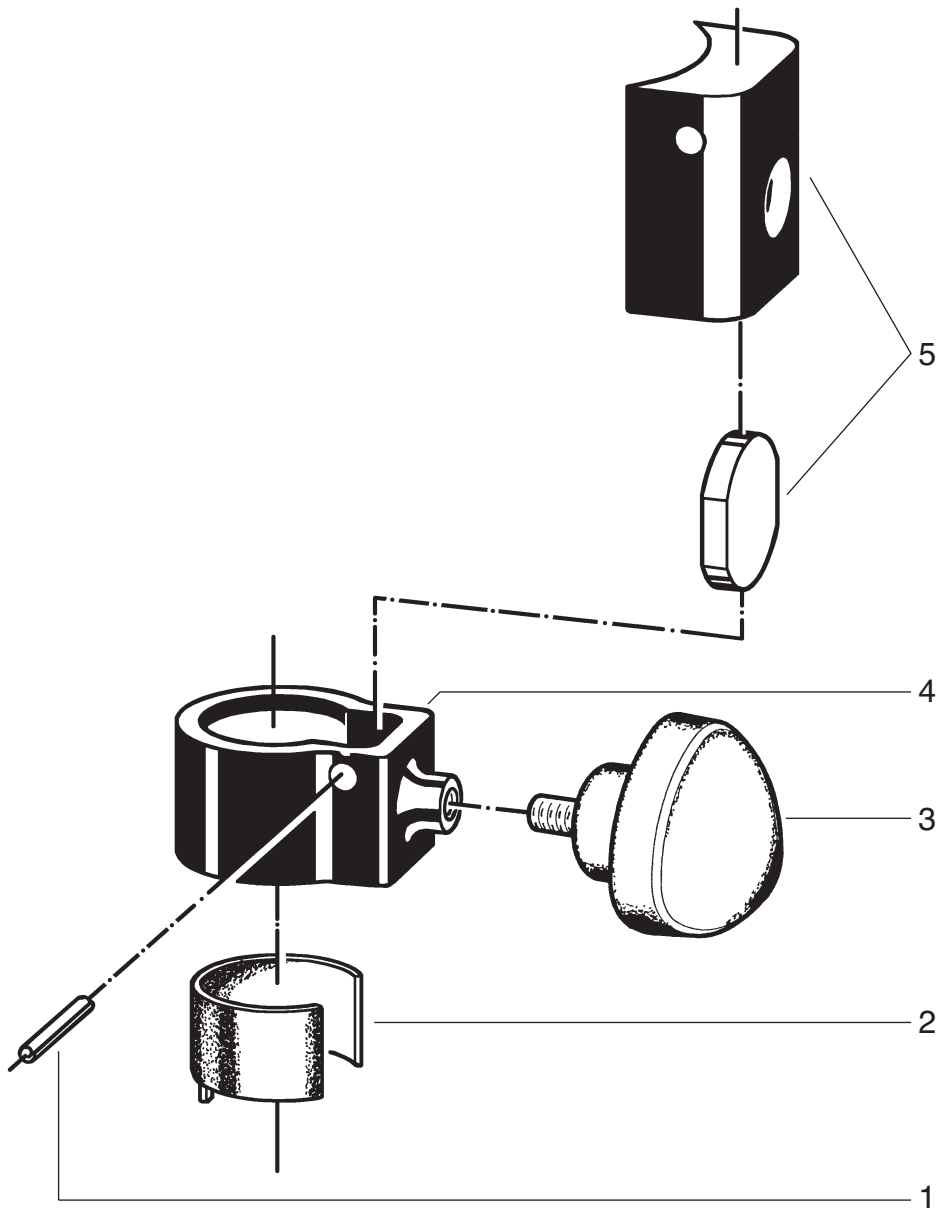

213/1 Safety Ring

21310.000.55 black

pos.	description	art.-no.	qty
1	spiral pin	03.13.430.00	1
2	plastic ring	01.86.420.55	1
3	locking knob M8 x 16/33 mm	01.82.761.55	1
4	safety ring	02.41.920.55	1
5	plastic locking spacer	6.86720.1.55	1